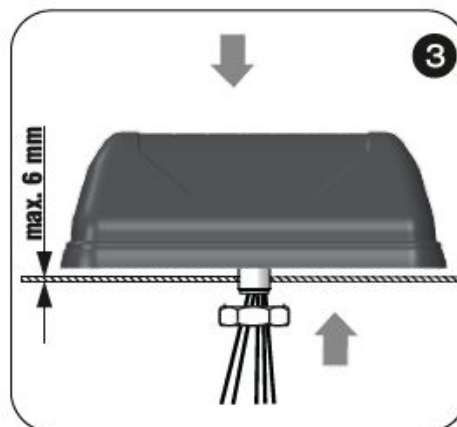

MOUNTING INSTRUCTIONS

Kombi-Antenne

2G/3G/4G (MIMO), GPS, WLAN (MIMO)

Combi-Antenna

2G/3G/4G (MIMO), GPS, WLAN (MIMO)

Montageanleitung 4736_06-00_06.cdr 02/2017

MONTAGEANLEITUNG

Montagehinweise
Mounting instructions