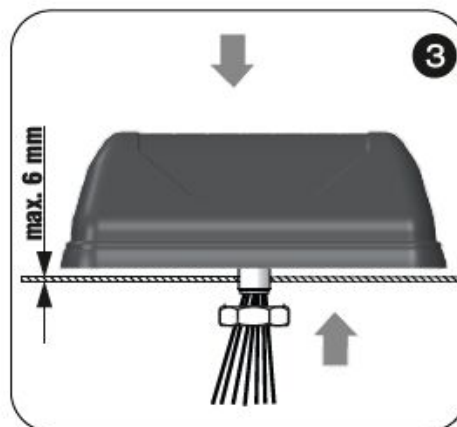

MOUNTING INSTRUCTIONS

Kombi-Antenne

2G/3G/4G (MIMO), FM, DAB, GPS, WLAN (MIMO)

Combi-Antenna

2G/3G/4G (MIMO), FM, DAB, GPS, WLAN (MIMO)

Montageanleitung 4726_01.00_05.cdr 11/2016

MONTAGEANLEITUNG

Montagehinweise
Mounting instructions