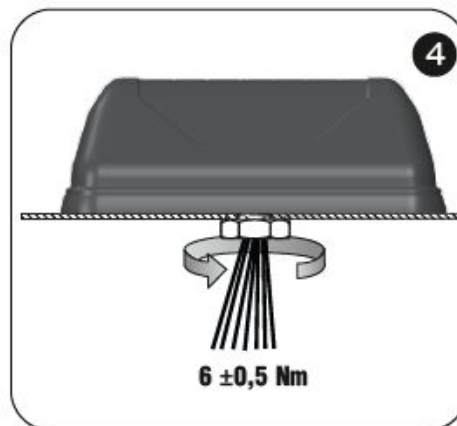

MOUNTING INSTRUCTIONS

Kombi-Antenne

2G/3G/4G (MIMO), FM, DAB, GPS, WLAN (MIMO)

Combi-Antenna

2G/3G/4G (MIMO), FM, DAB, GPS, WLAN (MIMO)

Montageanleitung 4726_01.00_05.cdr 11/2016

MONTAGEANLEITUNG

Montagehinweise
Mounting instructions